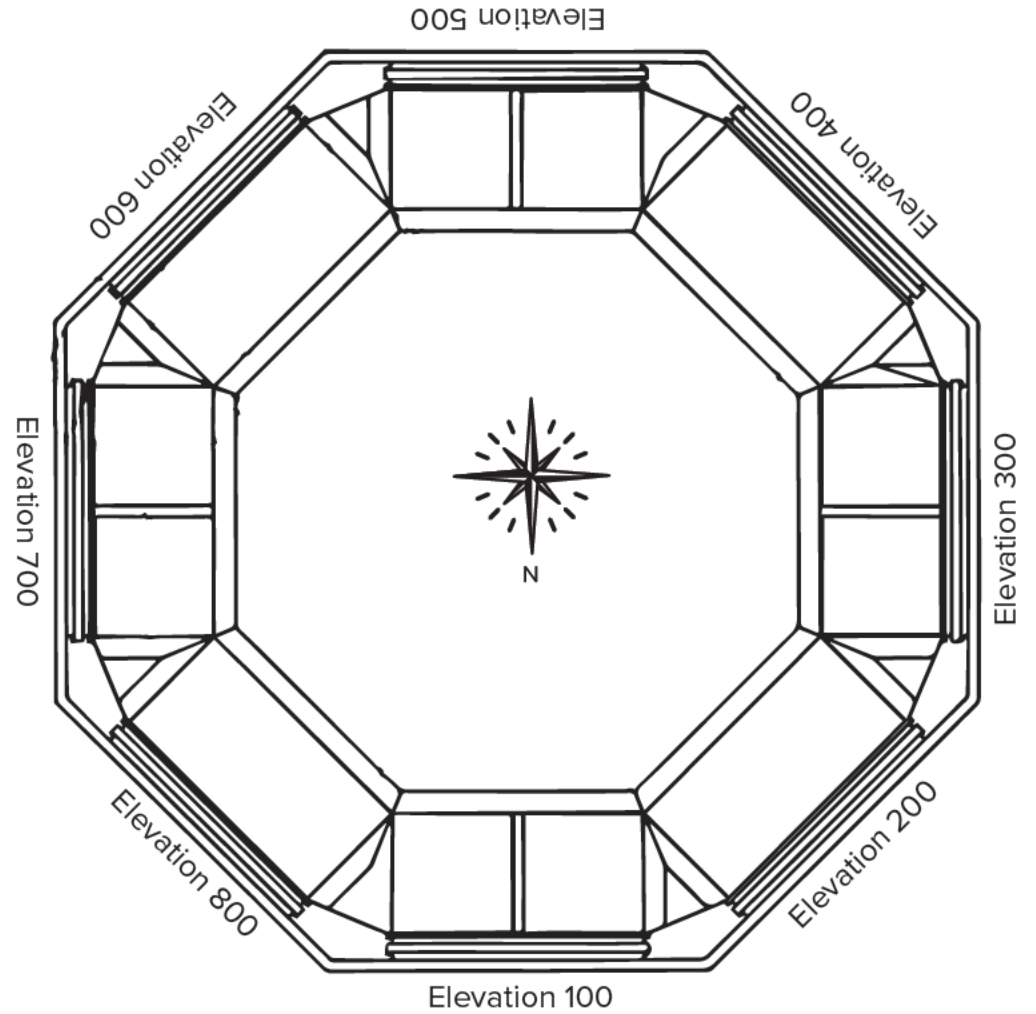

F	F
E	E
D	D
C	C
B	B
A	A
301	302

Elevation 300

F	F
E	E
D	D
C	C
B	B
A	A
701	702

Elevation 700

F
E
D
C
B
A
401

Elevation 400

F
E
D
C
B
A
801

Elevation 800

Tandem internal dimensions 23" x 11" x 11.5"
 Single internal dimensions 11" x 11" x 11.5"

HOLY CROSS CEMETERY
CATHOLIC CEMETERIES ASSOCIATION
 Section 40 East - St. Christopher Columbarium